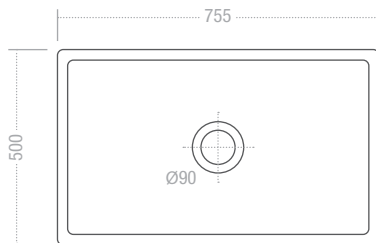

## PRODUCT DETAILS

Product	MANOR JUNIOR-01P
Overall	755 x 500 x 250
Bowl	690 x 435 x 200
Bridge	N/A
Material	Glazed Fireclay
Thickness	N/A
Finish	-
Top Mount	N/A
Under Mount	<input checked="" type="checkbox"/>
Reversible	Apron